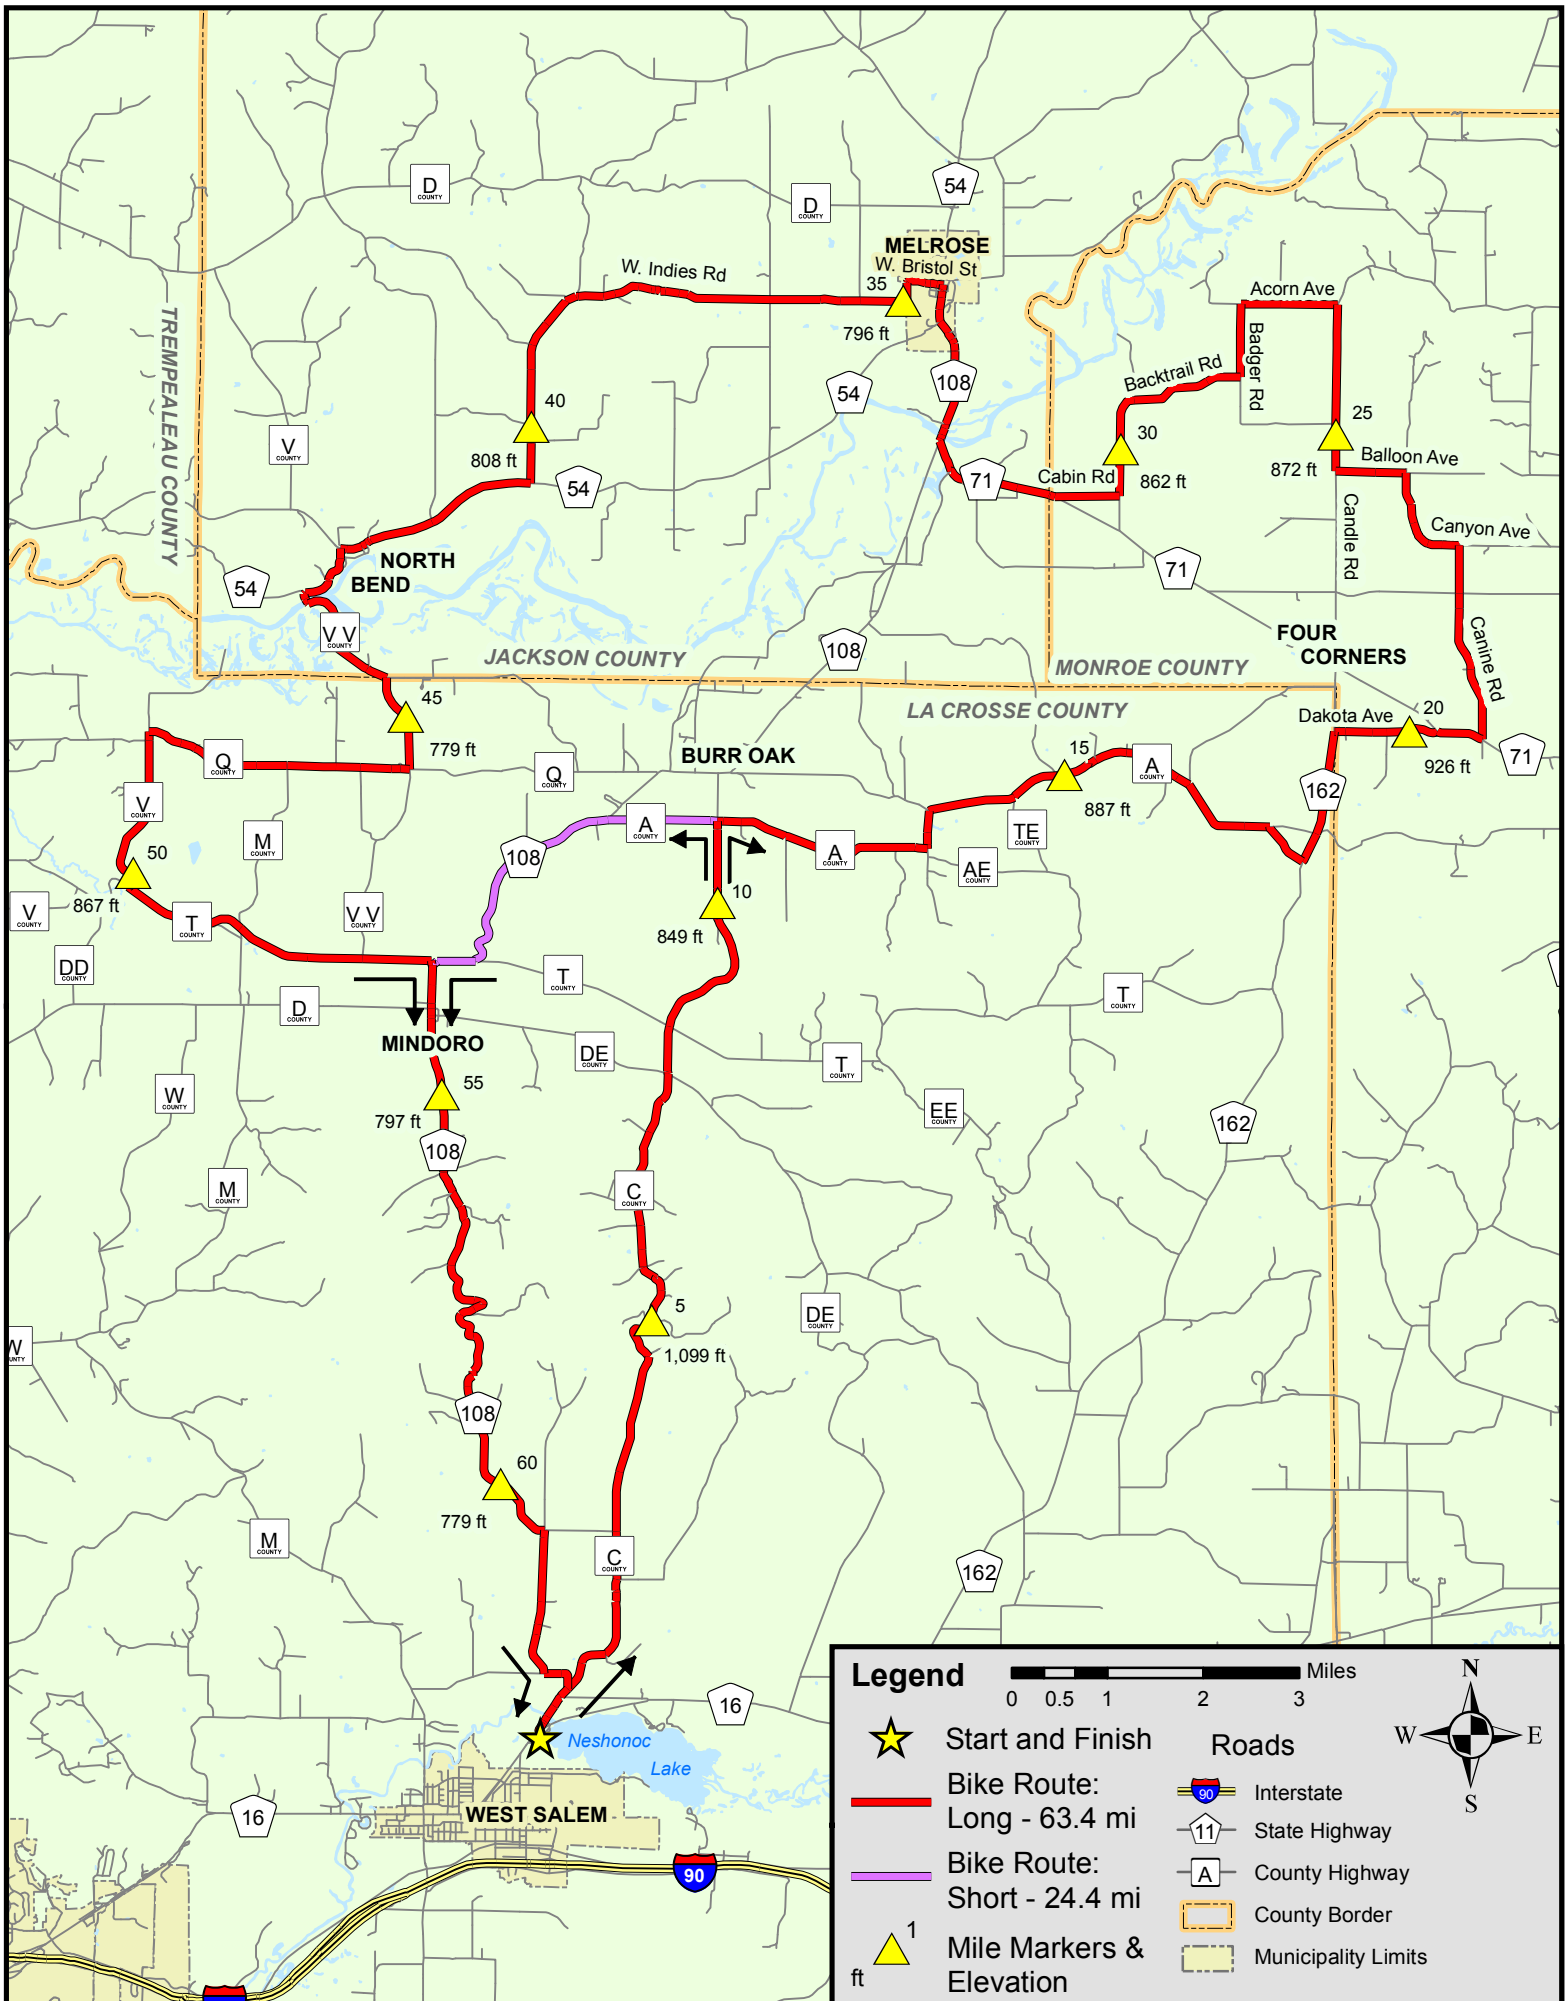

June Dairy Days Classique

Map Labels:

- Towns:** MELROSE, NORTH BEND, BURR OAK, MINDORO, WEST SALEM, FOUR CORNERS
- Counties:** TREMPEALEAU COUNTY, JACKSON COUNTY, MONROE COUNTY, LA CROSSE COUNTY
- Roads:** W. Indies Rd, W. Bristol St, Acorn Ave, Backtrail Rd, Badger Rd, Balloon Ave, Canyon Ave, Cabin Rd, Candie Rd, Dakota Ave, Carline Rd
- Highways:** 54, 108, 71, 162, 70, 16
- Elevation Points (ft):** 796, 808, 796, 862, 872, 872, 862, 779, 849, 887, 926, 779, 797, 849, 1,099, 779
- Mile Markers:** 40, 35, 30, 25, 45, 50, 10, 15, 20, 55, 5, 60